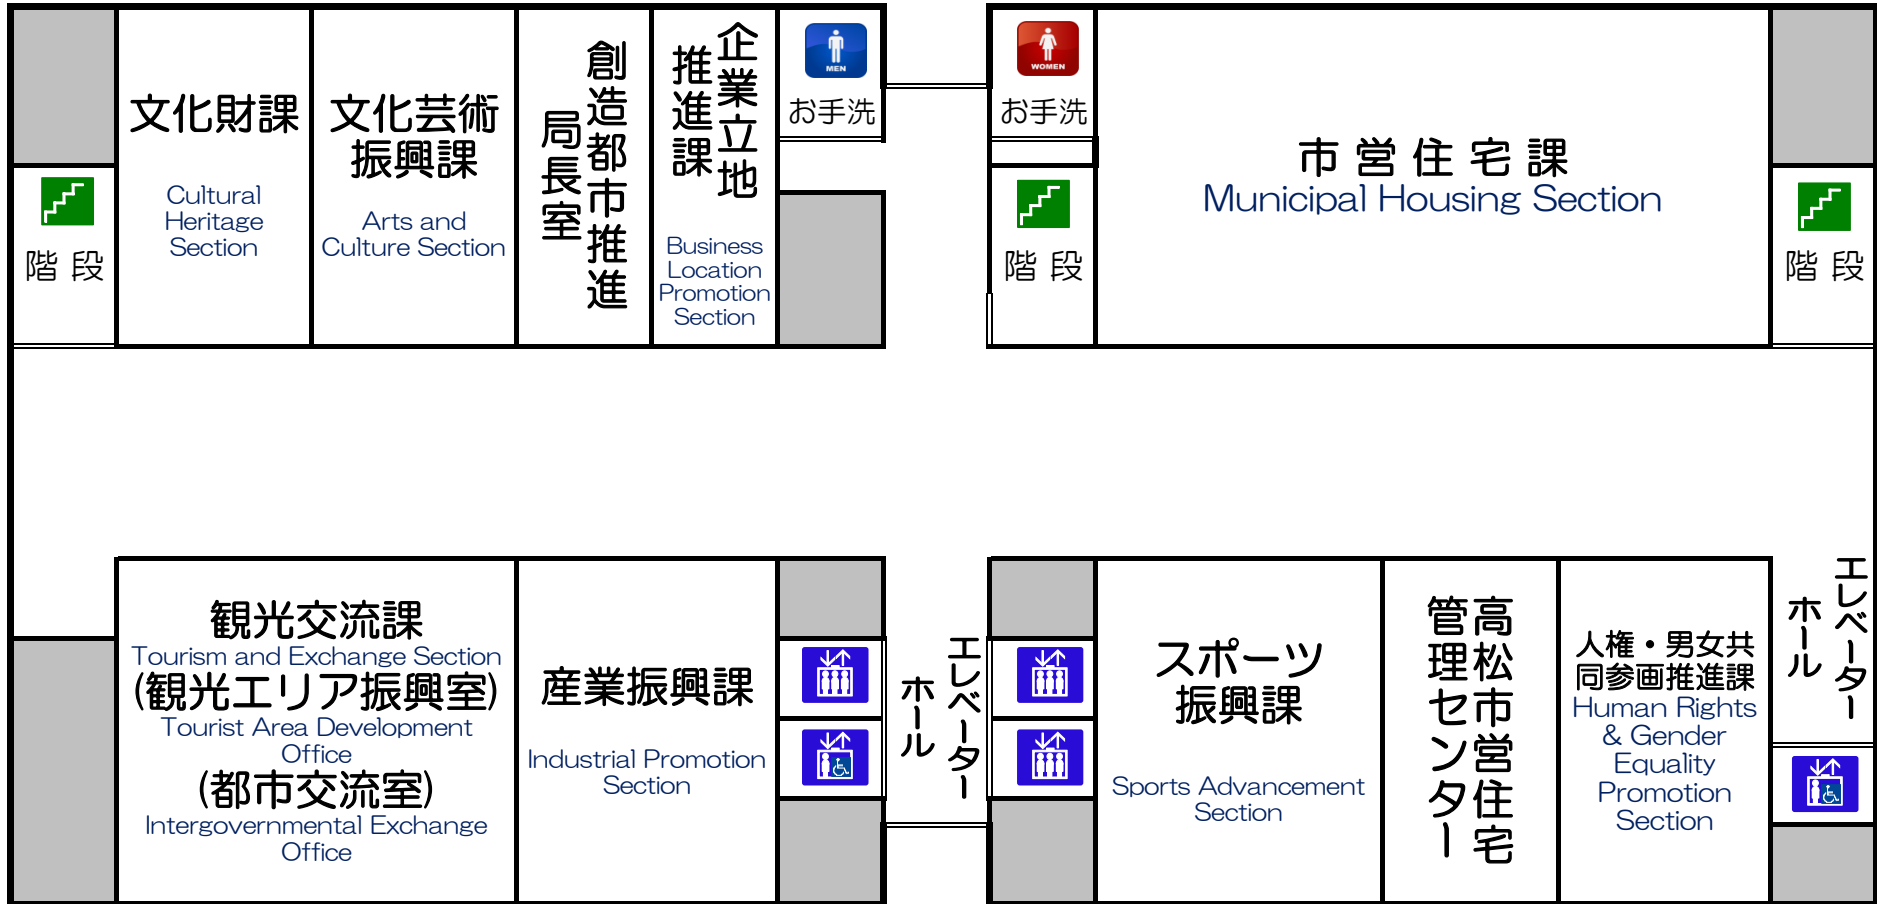

7 階

北 North side (海側)

-   ... Toilet, 洗手间
-   ... Elevator, 电梯
-  ... Emergency Staircase

南 South side (中央公園側)