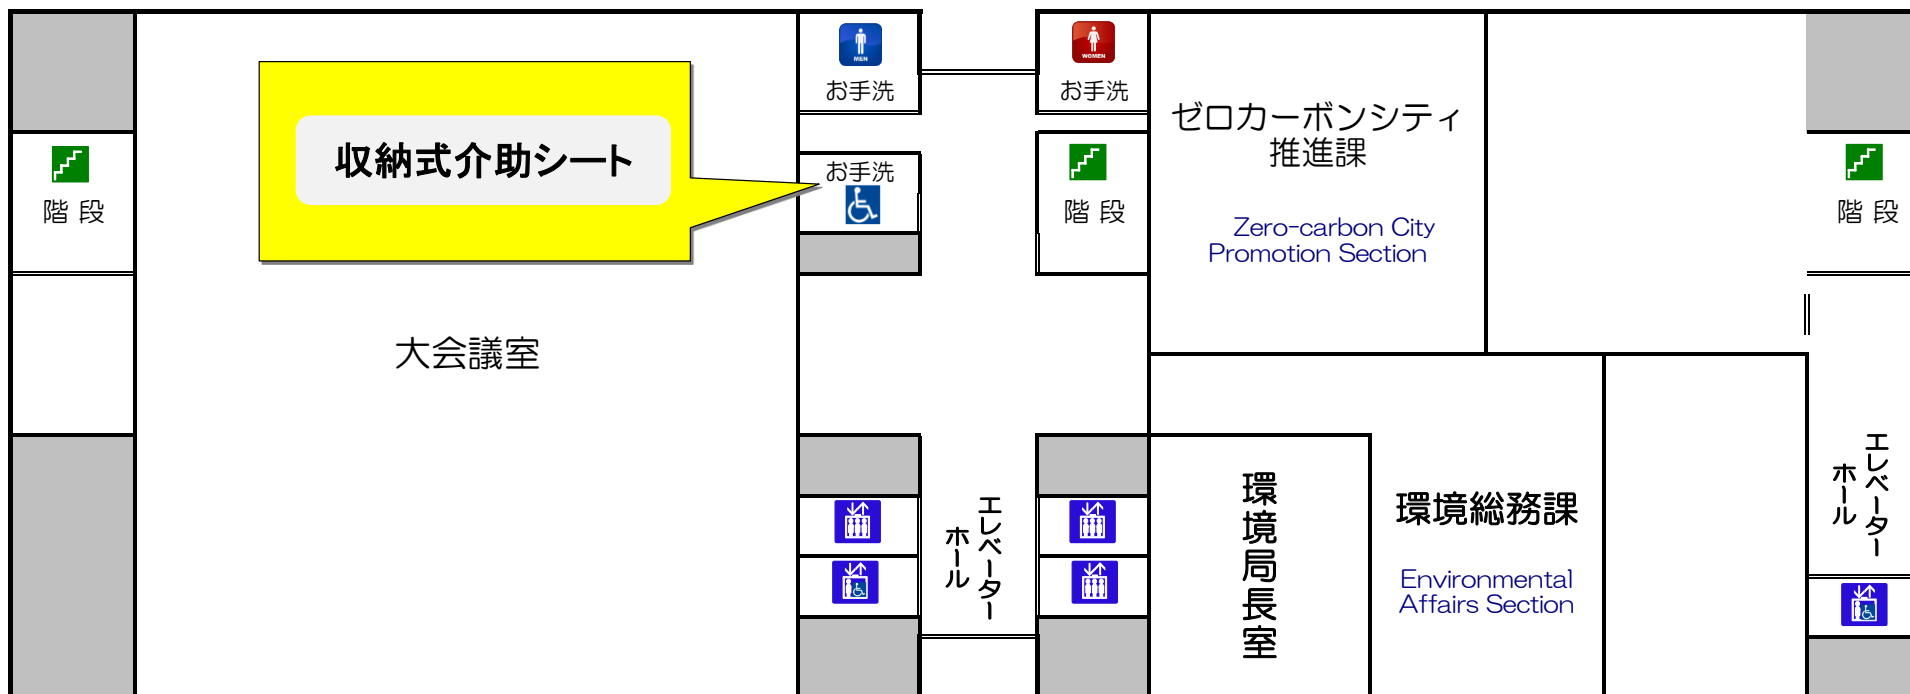

13階 案内図

「Takamatsu City Office Guide (13th Floor)」

北 North side (海側)

-    ... Toilet, 洗手间
-   ... Elevator, 电梯
-  ... Emergency Staircase

南 South side (中央公園側)