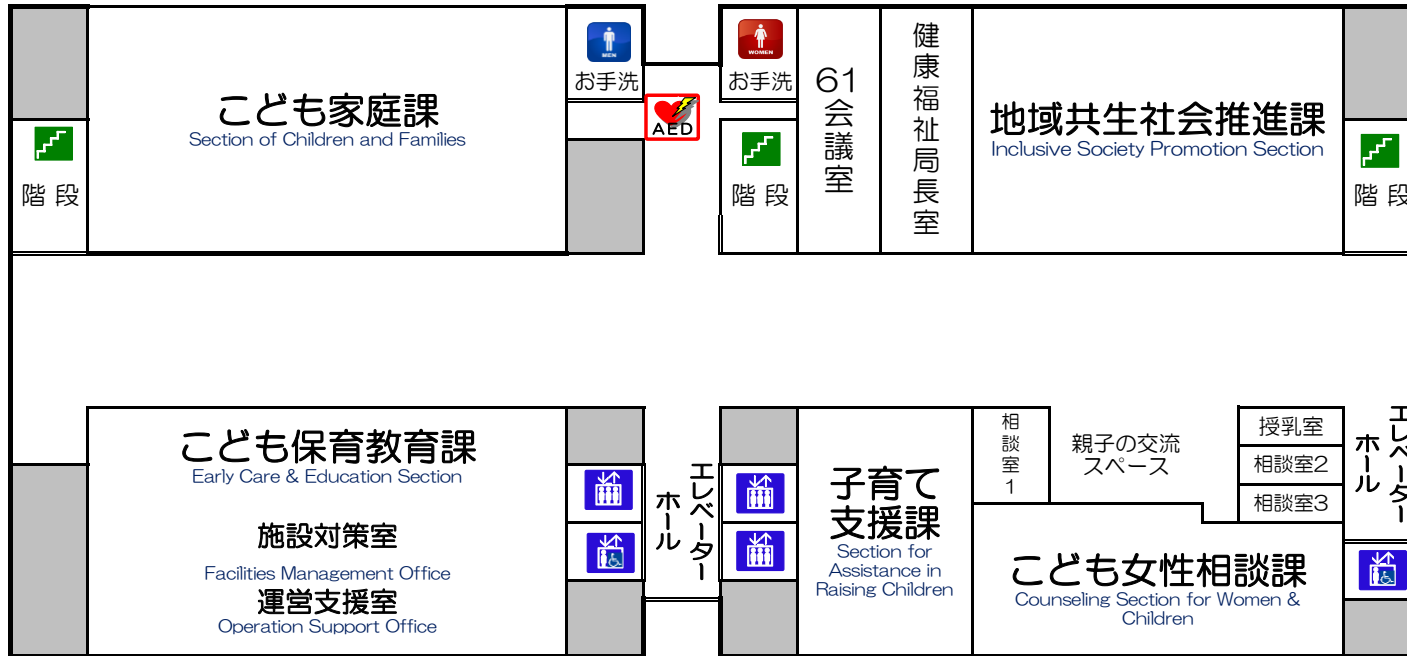

# 6 階

北 North side (海側)

## 議会棟

Municipal Assembly Building

-   ... Toilet, 洗手间
-   ... Elevator, 电梯
-  ... Emergency Staircase

南 South side (中央公園側)